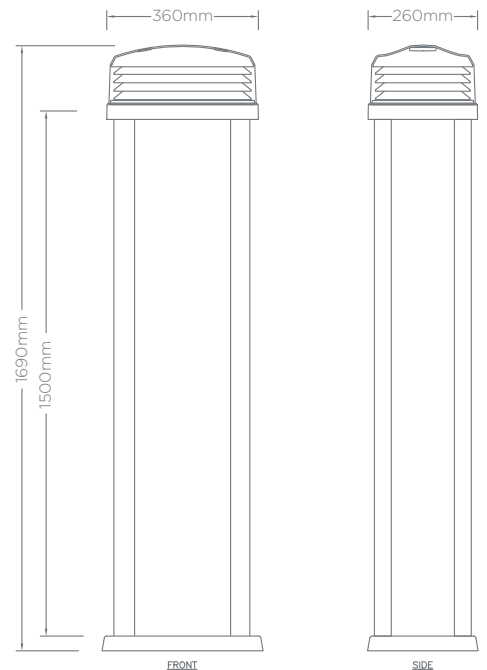

Materials	Head: FR-VS UV Stabilised Polycarbonate Body: Alloy 6063 BS EN 10204:2004, BS EN 573-3:2013, BS EN 755-2:2016
Dimensions	360mm x 1690mm x 260mm (W x H x D)
Operating Temperature	-30°C to +60°C (Installed and Operated Within Multiple Climates from Around the Globe)
IP Rating	IPX6 BS EN 60529
Compliances	BS7671 Wiring Regulations BS EN 61439-2:2011, BS EN 61439-5:2015 CE Certified Low Voltage Directive 2014/35/EU BS EN IEC 60947-1 / BS EN IEC 60947-3 Electromagnetic Directive 2014/30/EU UV Stabilised Flame Retardant to UL94 Flame Rating at V2
CE	
Typical Weight (AVG)	20-25kg (1500mm)

WATER

Input	MDPE Coupler 50mm
Grade	Brass (UK) Stainless Steel (International)

LIGHTING

Type	360 Degree Low Energy LED
Rating	4000k 10x1 Watt
Protection	MCB

OPTIONS

- Panel colours and materials
- Branding vinyls
- LED Colours
- Emergency beacons & sounders
- Life buoy and floating throw rope
- First aid kit
- Fire extinguisher